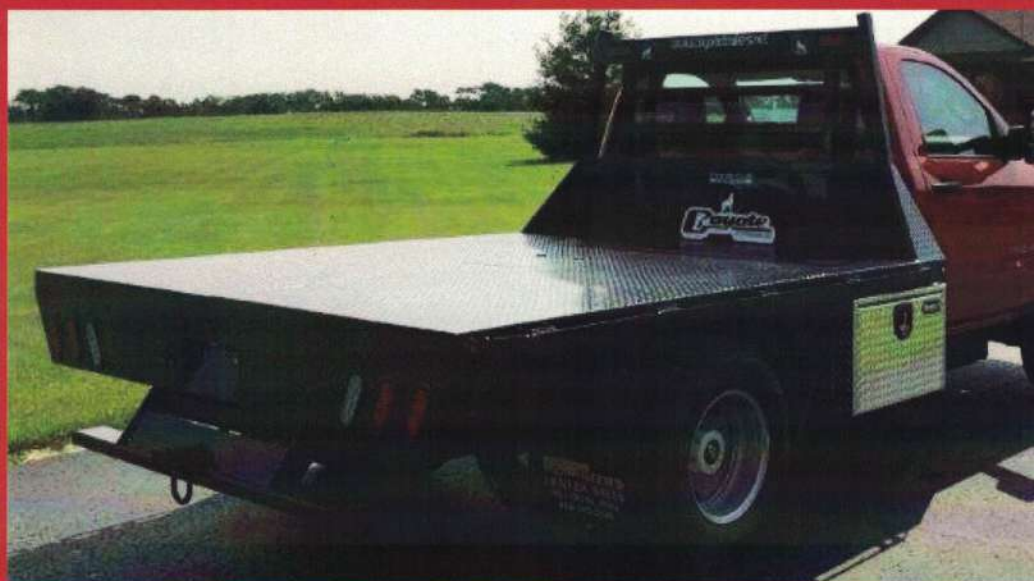

## Standard Features

- Sand Blasted & Powder Coat Paint
- 11 Gauge Diamond Plate Floor
- 4" Channel Frame
- 3" Channel X-members
- Stake Pockets & Rubrail
- Stop, Tail, & Turn Lights in Headache Rack
- Rear Light Bar
- Sealed Wiring Harness
- All Sealed LED Lights
- Penny Lights

## Standard Sizes

- 7' x 84" (short bed) • 8' x 84" (standard 8' pickup)
- 8'6" x 100" (dually pickup)
- 9'3" x 100" (standard short wheelbase cab & chassis)
- 11' x 100" (long wheelbase cab & chassis)

## Standard Sizes

7' x 84" (short bed)

8' x 84" (standard 8' pickup)

8'6" x 100" (dually pickup)

9'3" x 100" (standard short wheelbase cab & chassis)

11' x 100" (long wheelbase cab & chassis)